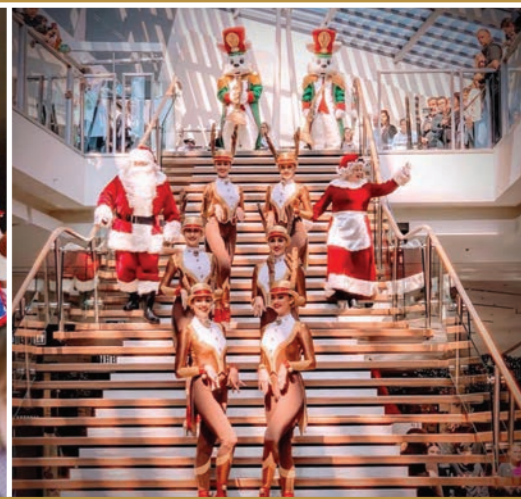

## CHECKLIST

Santa's Arrival	04
Traditional Parades	06
Licensed Parades	08
Christmas Countdown	10
Santa's Helpers	12
Lighting The Tree	13
Santa's Breakfast	14
Rudolph's Birthday	15
Roving Entertainment	16
Craft Workshops	18
Licensed Brands	20
Live Shows	22
Decorations & Sets	24
Bespoke Design	26
Photo Tablet Technology	28
Ice Skating	30
Late Night Trade	31

### THIS CHRISTMAS, BELIEVE IN THE MAGIC

At Showtime Attractions, we understand the importance of bringing Christmas to life during the holiday season. We understand the need to combine tradition, excitement and surprise to your customers. Our dedicated team will deliver the highest level of entertainment, using the latest trends and popular brands all while embracing the essence of Christmas. We have the expertise to create and deliver unforgettable attractions to entertain, customising each event to suit your budget and brief. Our job is to make you and your customers believe in the magic of Christmas.

# Santa's Grand Arrival

SANTA'S ARRIVAL PARADE IS ONE OF THE HIGHLIGHTS OF THE CHRISTMAS SEASON FOR THE WHOLE FAMILY AND IS GUARANTEED TO GET EVERYONE INTO THE CHRISTMAS SPIRIT.

Showtime Attractions can organise a traditional or unique Santa's Arrival for you, with options for licensed or generic characters, and anything from 10-100 performers welcoming the man of the moment.